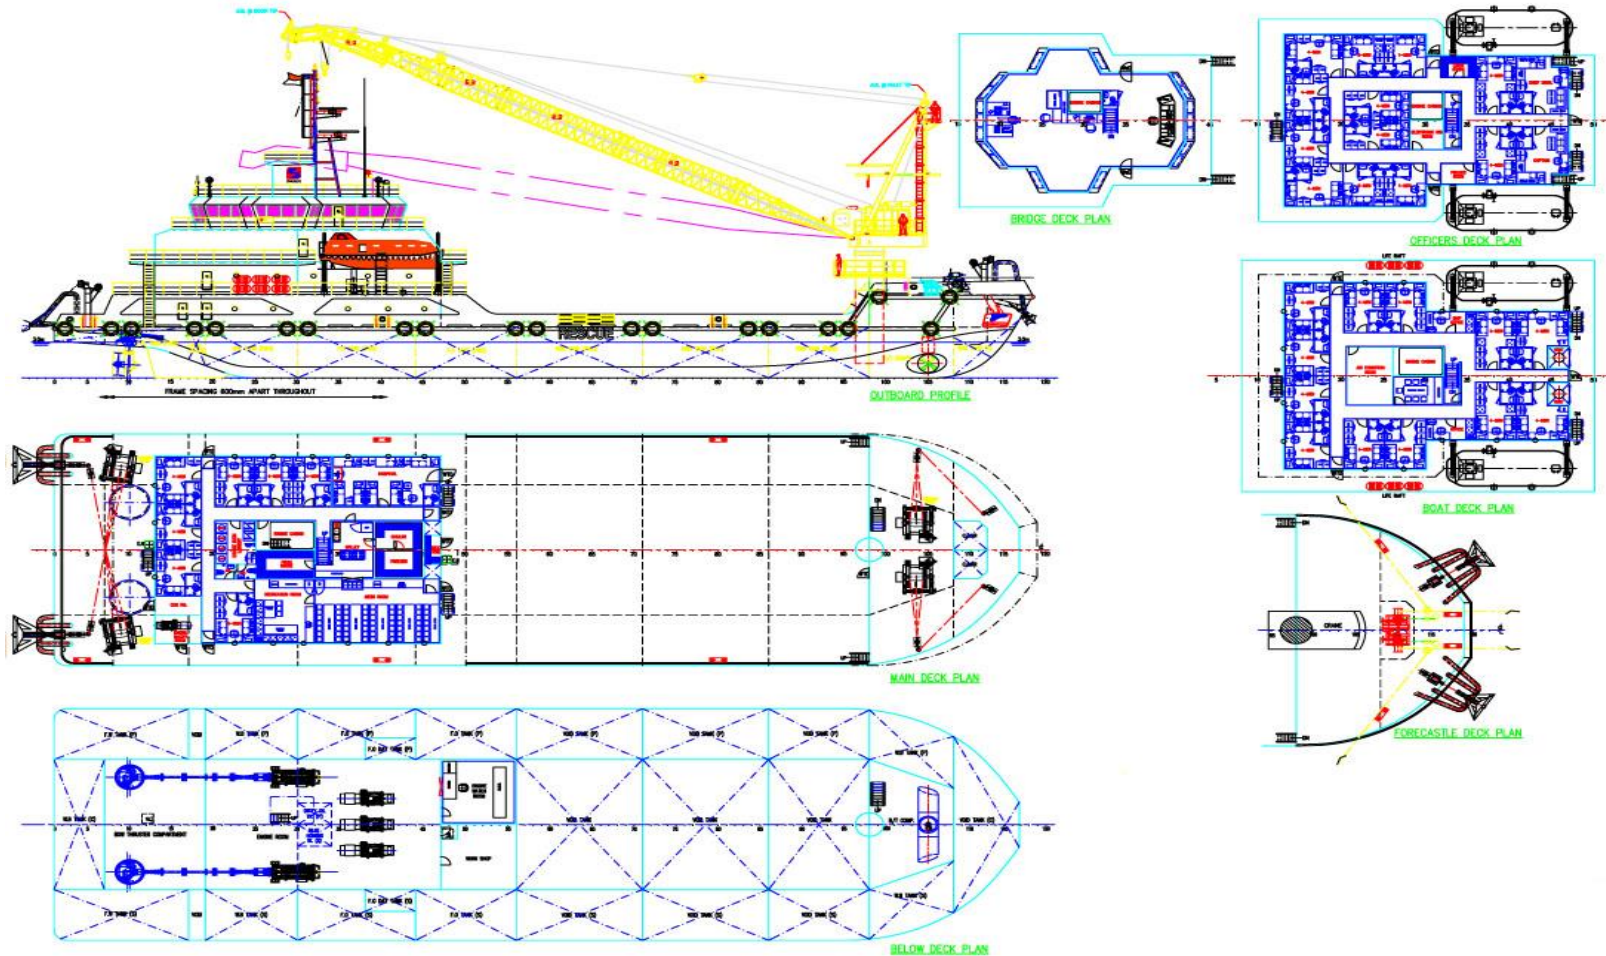

GENERAL ARRANGEMENT

SWISSCO SUPPORTER

SWISSCO OFFSHORE PTE LTD

60 Penjuru Lane, Singapore 609214 | Tel: (65) 6265 2855 Fax: (65) 6264 1661
E-mail: swissco@singnet.com.sg | Website: www.swissco.net

SWISSCO